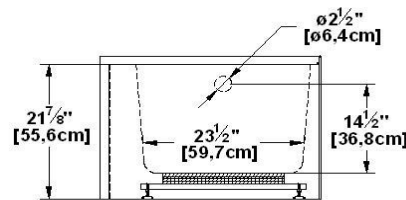

Loft 6031 L - 2 skirts (front and right), drain at left

Product code : **LO6031L-SFR**

Draft revision : **20151218090000**

External dimensions : **60" x 31" x 22" [152,4 cm x 78,7 cm x 55,9 cm]**

Series : **freestand**

Seats : **1**

Low-back support : **yes**

Arm rests : **no**

Low-profile available : **no**

Draft and specs

Specifications
Capacity : 42 IMP Gal. / 54,8 US Gal. / 190,9 liters
AeroMassage™ : 40 Easy Clean™ air jets
Super AeroMassage™ : AeroMassage™ + 12 Easy Clean™ air jets
Dynamic Turbo™ : unavailable
Comfort Air™ : 40 Easy Clean™ air jets
Characteristics : 2 integrated skirts

Remarks
*all measures have a precision of ± 1/4" (0,63cm)
*internal dimensions taken at 4" (10cm) from bath bottom
*capacity is measured by filling the soaker to 1-1/2" under the overflow

Options and installation