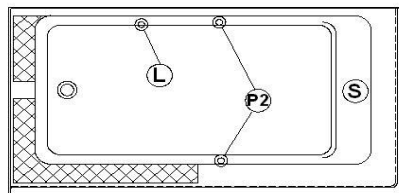

Loft 6031 L - 2 skirts (front and right), drain at left

Product code : **LO6031L-SFR**

Draft revision : **20151218090000**

External dimensions : **60" x 31" x 22" [152,4 cm x 78,7 cm x 55,9 cm]**

Series : **freestand**

Seats : **1**

Low-back support : **yes**

Arm rests : **no**

Low-profile available : **no**

Draft and specs

Specifications
Capacity : 42 IMP Gal. / 54,8 US Gal. / 190,9 liters
AeroMassage™ : 40 Easy Clean™ air jets
Super AeroMassage™ : AeroMassage™ + 12 Easy Clean™ air jets
Dynamic Turbo™ : unavailable
Comfort Air™ : 40 Easy Clean™ air jets
Characteristics : 2 integrated skirts

Remarks
*all measures have a precision of ± 1/4" (0,63cm)
*internal dimensions taken at 4" (10cm) from bath bottom
*capacity is measured by filling the soaker to 1-1/2" under the overflow

Options and installation