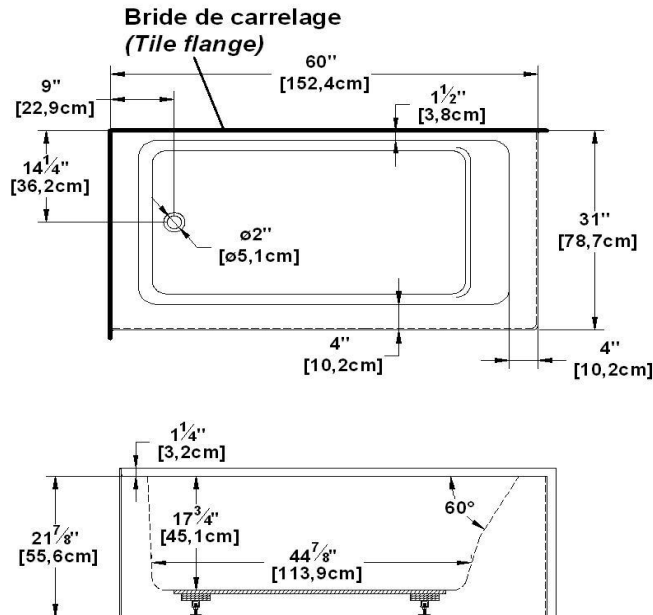

Loft 6031 L - 2 skirts (front and right), drain at left

Product code : **LO6031L-SFR**

Draft revision : **20151218090000**

External dimensions : **60" x 31" x 22" [152,4 cm x 78,7 cm x 55,9 cm]**

Series : **freestand**

Seats : **1**

Low-back support : **yes**

Arm rests : **no**

Low-profile available : **no**

Draft and specs

Specifications
Capacity : 42 IMP Gal. / 54,8 US Gal. / 190,9 liters
AeroMassage™ : 40 Easy Clean™ air jets
Super AeroMassage™ : AeroMassage™ + 12 Easy Clean™ air jets
Dynamic Turbo™ : unavailable
Comfort Air™ : 40 Easy Clean™ air jets
Characteristics : 2 integrated skirts

Remarks
*all measures have a precision of ± 1/4" (0,63cm)
*internal dimensions taken at 4" (10cm) from bath bottom
*capacity is measured by filling the soaker to 1-1/2" under the overflow

Options and installation